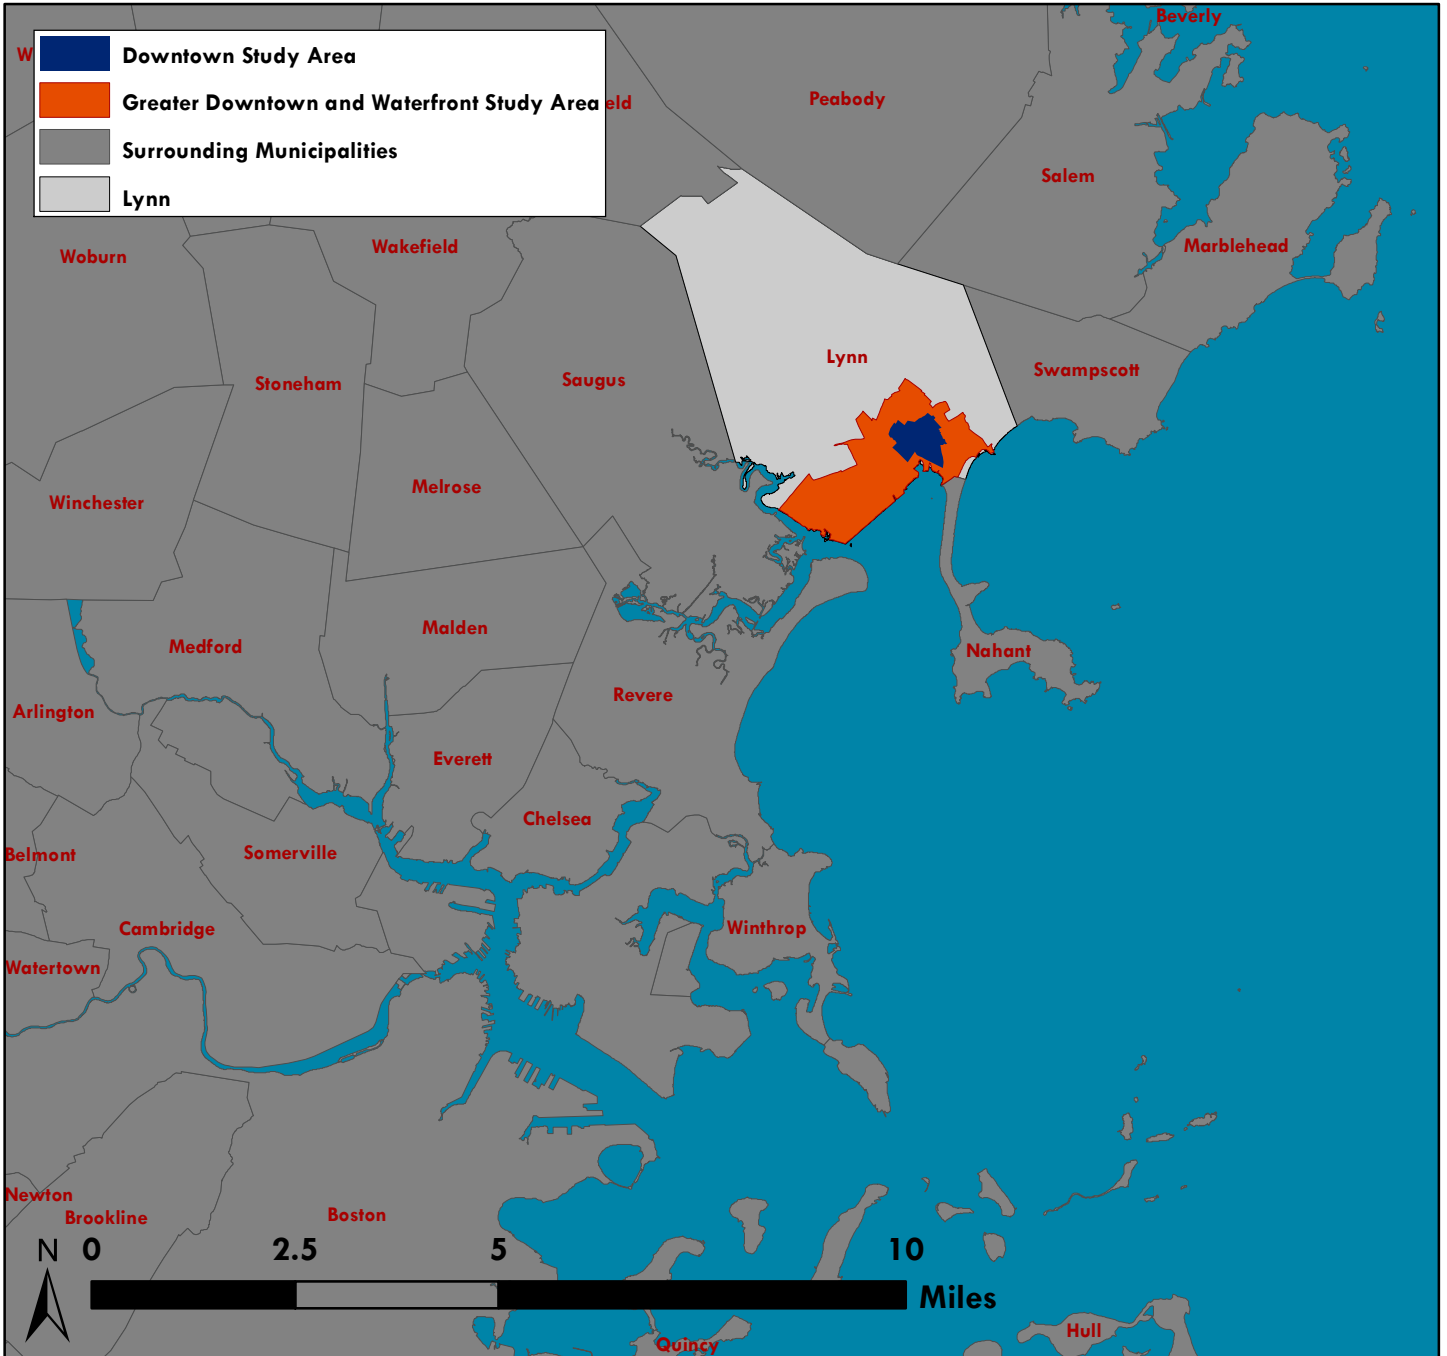

# Regional Context for "Build on the Vision for Downtown Lynn" Project by the Metropolitan Area Planning Council

Map for informational purposes only, Last updated December 2013.